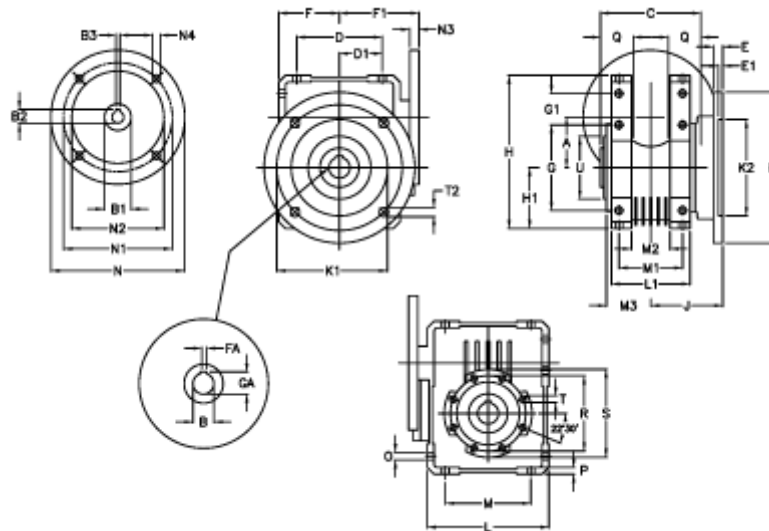

Article number: 392208606453036

Description: Worm Gear with Torque Limiter
W86 L2-UFC-64-P80 B5

Measures

A = 86.90	E = 15	H = 245.5	M = 144	N4 = 11,5	U = 110
B = 35	E1 = 6	H1 = 100.0	M1 = 101	O = 11.5	
B1 E7 = 19	F = 100	J = 110.5	M2 = 57	P = 11	
B2 = 21.8	F1 = 128	K = 210	M3 = 64.5	Q = 45	
B3 H9 = 6	FA = 10	K1 = 176	N = 200	R = 130	
C = 140	G = 144	K2 = 152	N1 = 165	S = 150	
D = 144.0	G1 = 45.5	L = 200	N2 = 130	T = M10x18	
D1 = 72.0	GA = 38.3	L1 = 125	N3 = 12.0	T2 = 12.5	